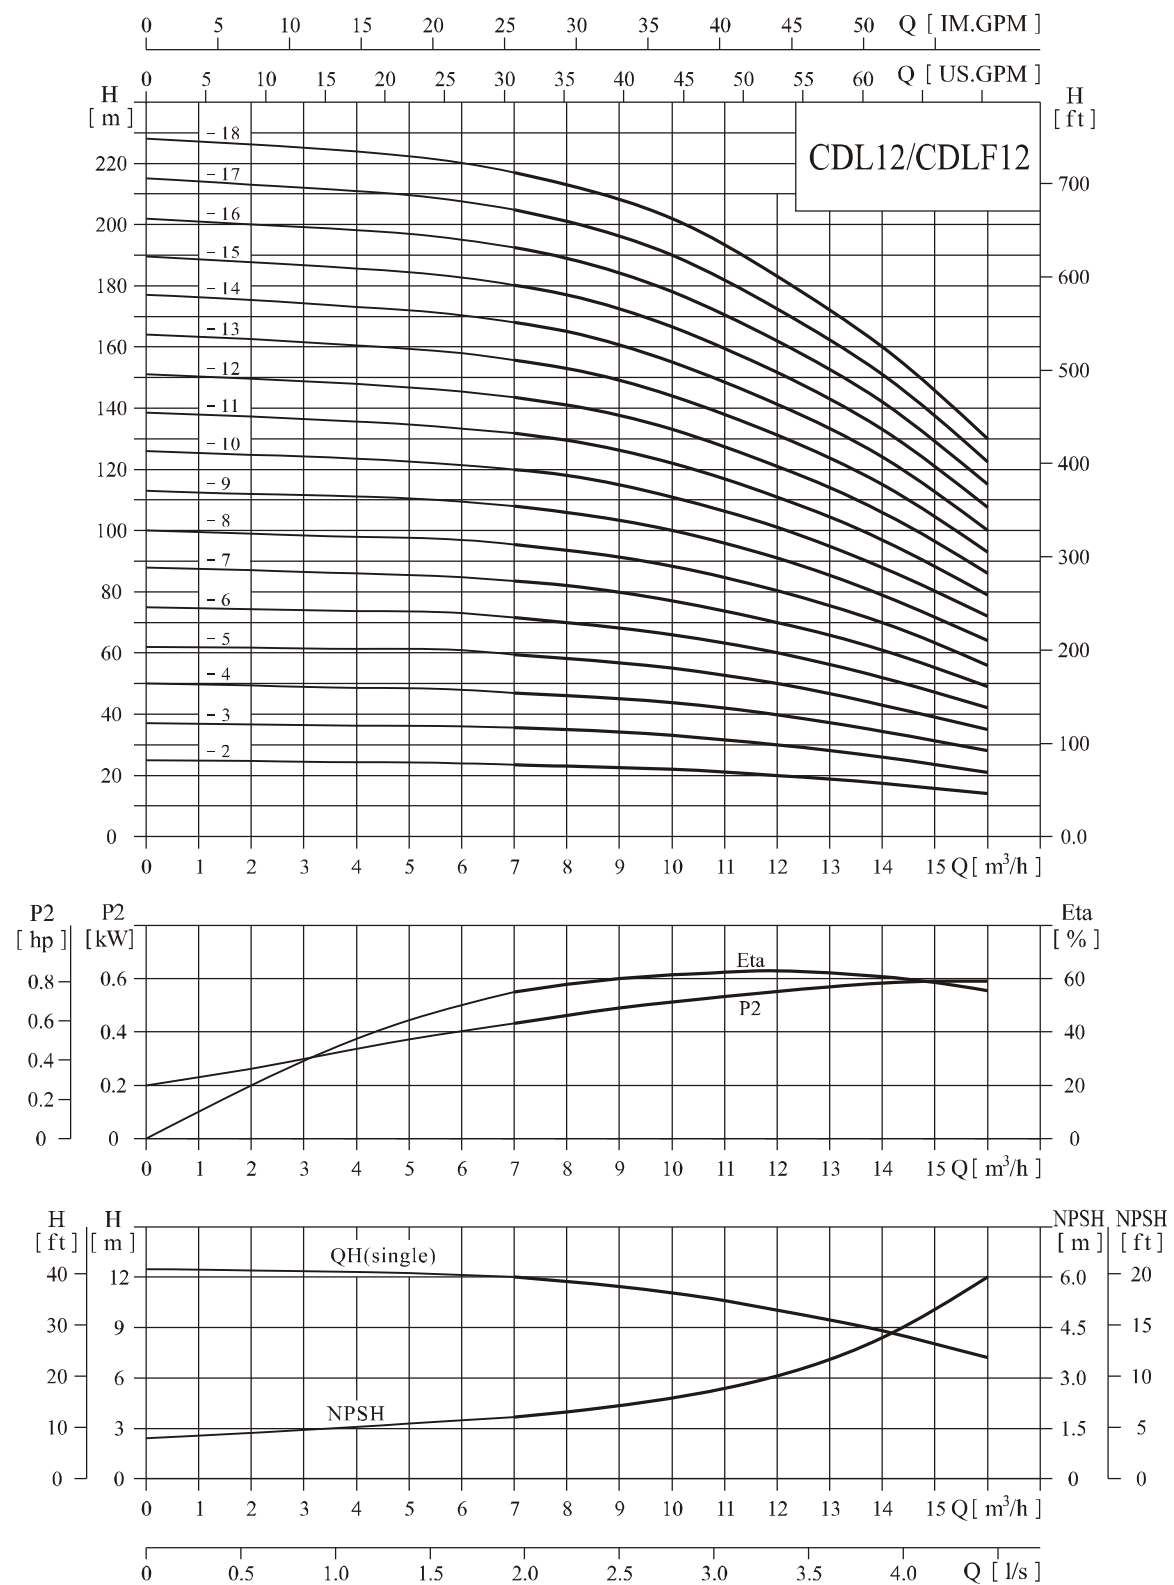

● Performance curve

ISO9906 Annex A 2900rpm

● Performance table

| Model    | Driving motor |      | Q (m³/h) | 7     | 8   | 9     | 10  | 11    | 12  | 13    | 14  | 15    | 16  |
|----------|---------------|------|----------|-------|-----|-------|-----|-------|-----|-------|-----|-------|-----|
|          | (kW)          | (hp) |          |       |     |       |     |       |     |       |     |       |     |
| CDL12-2  | 1.5           | 2    | H        | 23.5  | 23  | 22.5  | 22  | 21    | 20  | 18.5  | 17  | 15.5  | 14  |
| CDL12-3  | 2.2           | 3    | H        | 35.5  | 35  | 34    | 33  | 31.5  | 30  | 28    | 26  | 23.5  | 21  |
| CDL12-4  | 3             | 4    | H        | 47    | 46  | 45    | 44  | 42    | 40  | 37    | 34  | 31    | 28  |
| CDL12-5  | 3             | 4    | H        | 59.5  | 58  | 56.5  | 55  | 52.5  | 50  | 46.5  | 43  | 39    | 35  |
| CDL12-6  | 4             | 5.5  | H        | 71.5  | 70  | 68    | 66  | 63    | 60  | 56    | 52  | 47    | 42  |
| CDL12-7  | 5.5           | 7.5  | H        | 83.5  | 82  | 79.5  | 77  | 73.5  | 70  | 65.5  | 61  | 55    | 49  |
| CDL12-8  | 5.5           | 7.5  | H        | 95.5  | 94  | 91    | 88  | 84    | 80  | 75    | 70  | 63    | 56  |
| CDL12-9  | 5.5           | 7.5  | H        | 108   | 106 | 103   | 100 | 95.5  | 91  | 85    | 79  | 71.5  | 64  |
| CDL12-10 | 7.5           | 10   | H        | 120   | 118 | 114.5 | 111 | 106   | 101 | 94.5  | 88  | 80    | 72  |
| CDL12-12 | 7.5           | 10   | H        | 143.5 | 141 | 137   | 133 | 127   | 121 | 113.5 | 106 | 96    | 86  |
| CDL12-14 | 11            | 15   | H        | 168   | 165 | 160   | 155 | 148   | 141 | 132.5 | 124 | 112   | 100 |
| CDL12-16 | 11            | 15   | H        | 192.5 | 189 | 183.5 | 178 | 170   | 162 | 152   | 142 | 128.5 | 115 |
| CDL12-18 | 11            | 15   | H        | 217   | 213 | 207.5 | 202 | 192.5 | 183 | 171.5 | 160 | 145   | 130 |