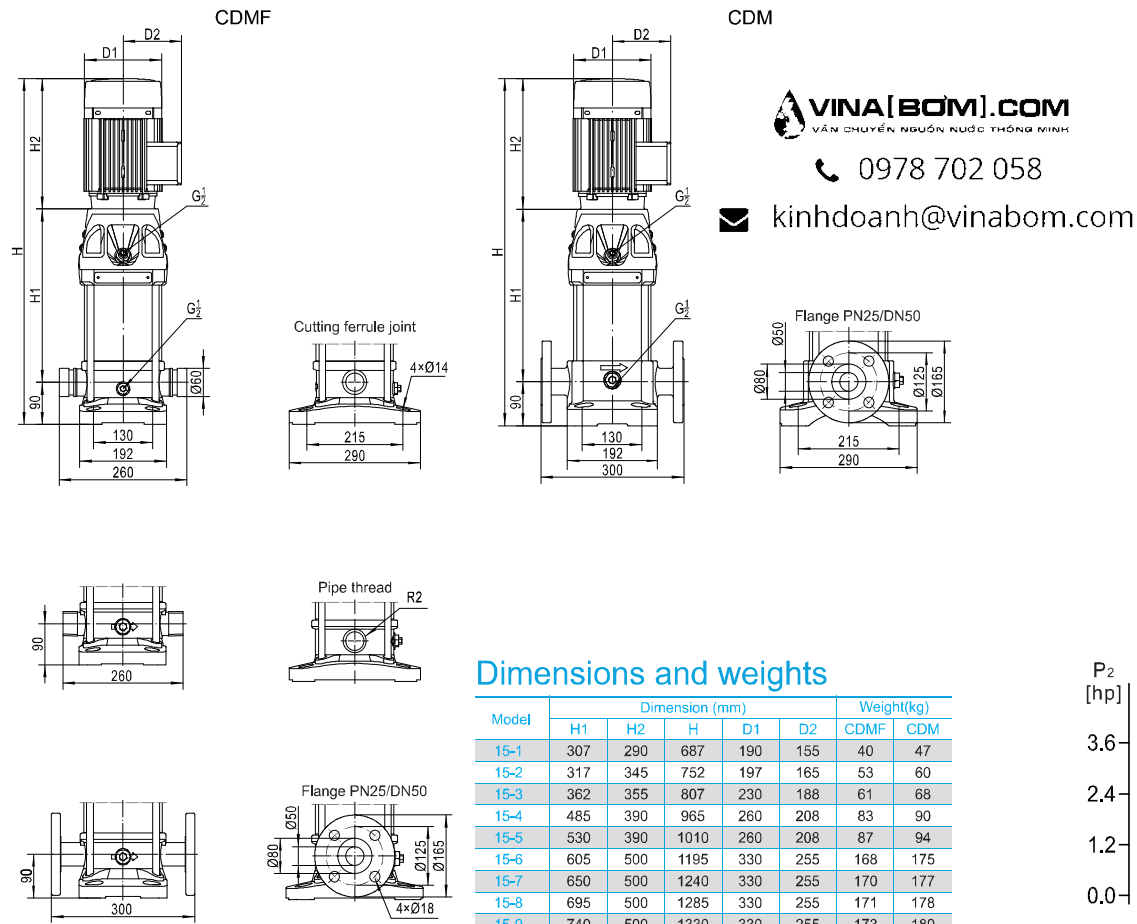

CDM/CDMF15 Installation sketch

The overall dimensions of the single-phase motor and explosive-proof motor are a little different. Please contact us for details.

VINA[BOM].COM
VĂN CHUYÊN NGUỒN NƯỚC THÔNG MINH
☎ 0978 702 058
✉ kinhdoanh@vinabom.com

Performance curve