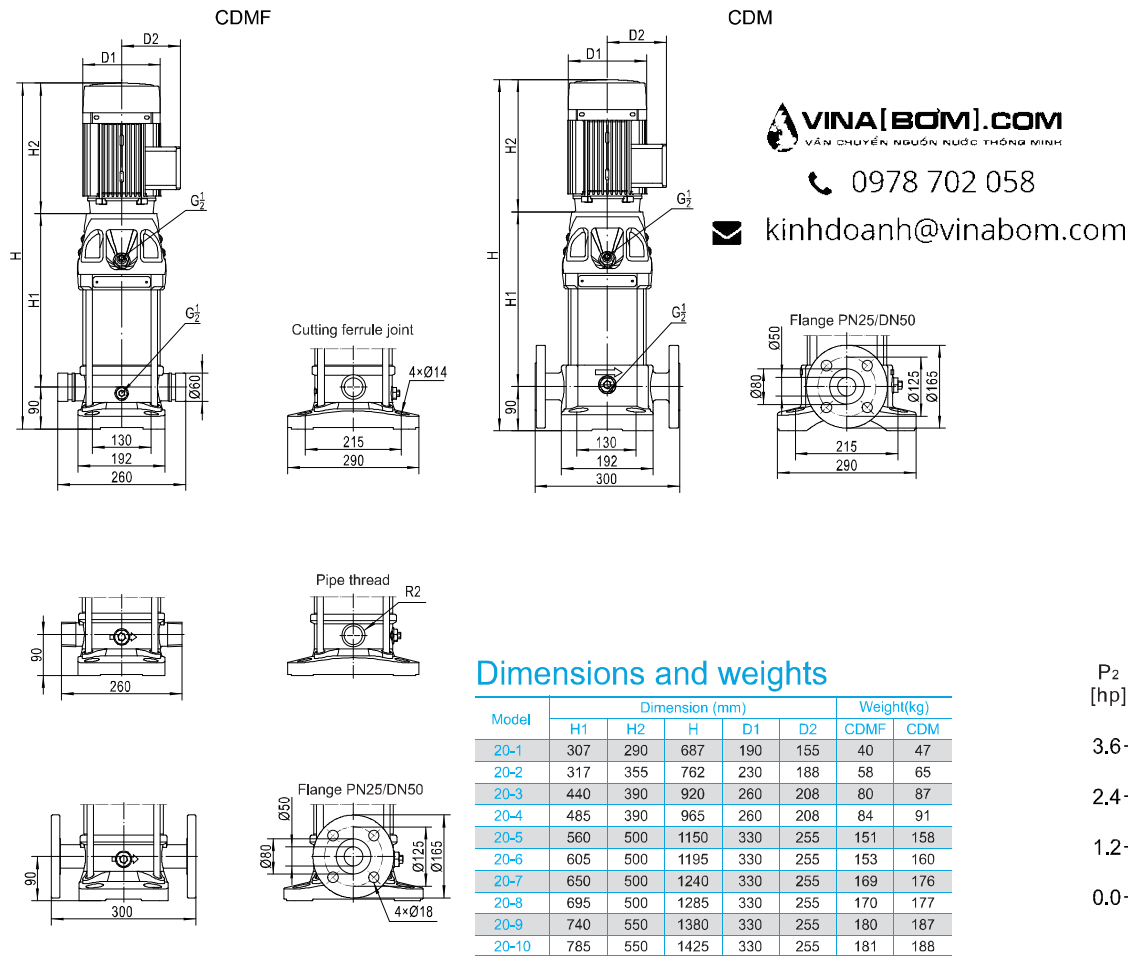

## CDM/CDMF20 Installation sketch

The overall dimensions of the single-phase motor and explosive-proof motor are a little different. Please contact us for details.

VINA[BOM].COM  
VĂN CHUYÊN NGUỒN NƯỚC THÔNG MINH  
0978 702 058  
kinhdoanh@vinabom.com

## Performance curve